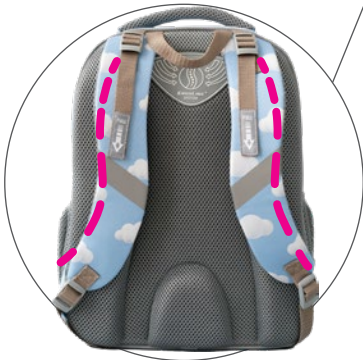

## School backpacks ErichKrause ErgoLine® 15L

The ergonomic multilayer construction of the ErgoLine® System and the minimum weight of 520 grams keep children's posture healthy

The spacious compartment with an elastic band for A4+ textbooks and a mini-organizer. Front pocket on a secure zipper with a smooth run and two expandable side mesh pockets

39 cm  
28 cm  
14 cm

The soft S-shaped straps do not overtighten shoulders

The "breathable" AirMesh material and air channels between the back pads contribute to extra air ventilation and heat elimination