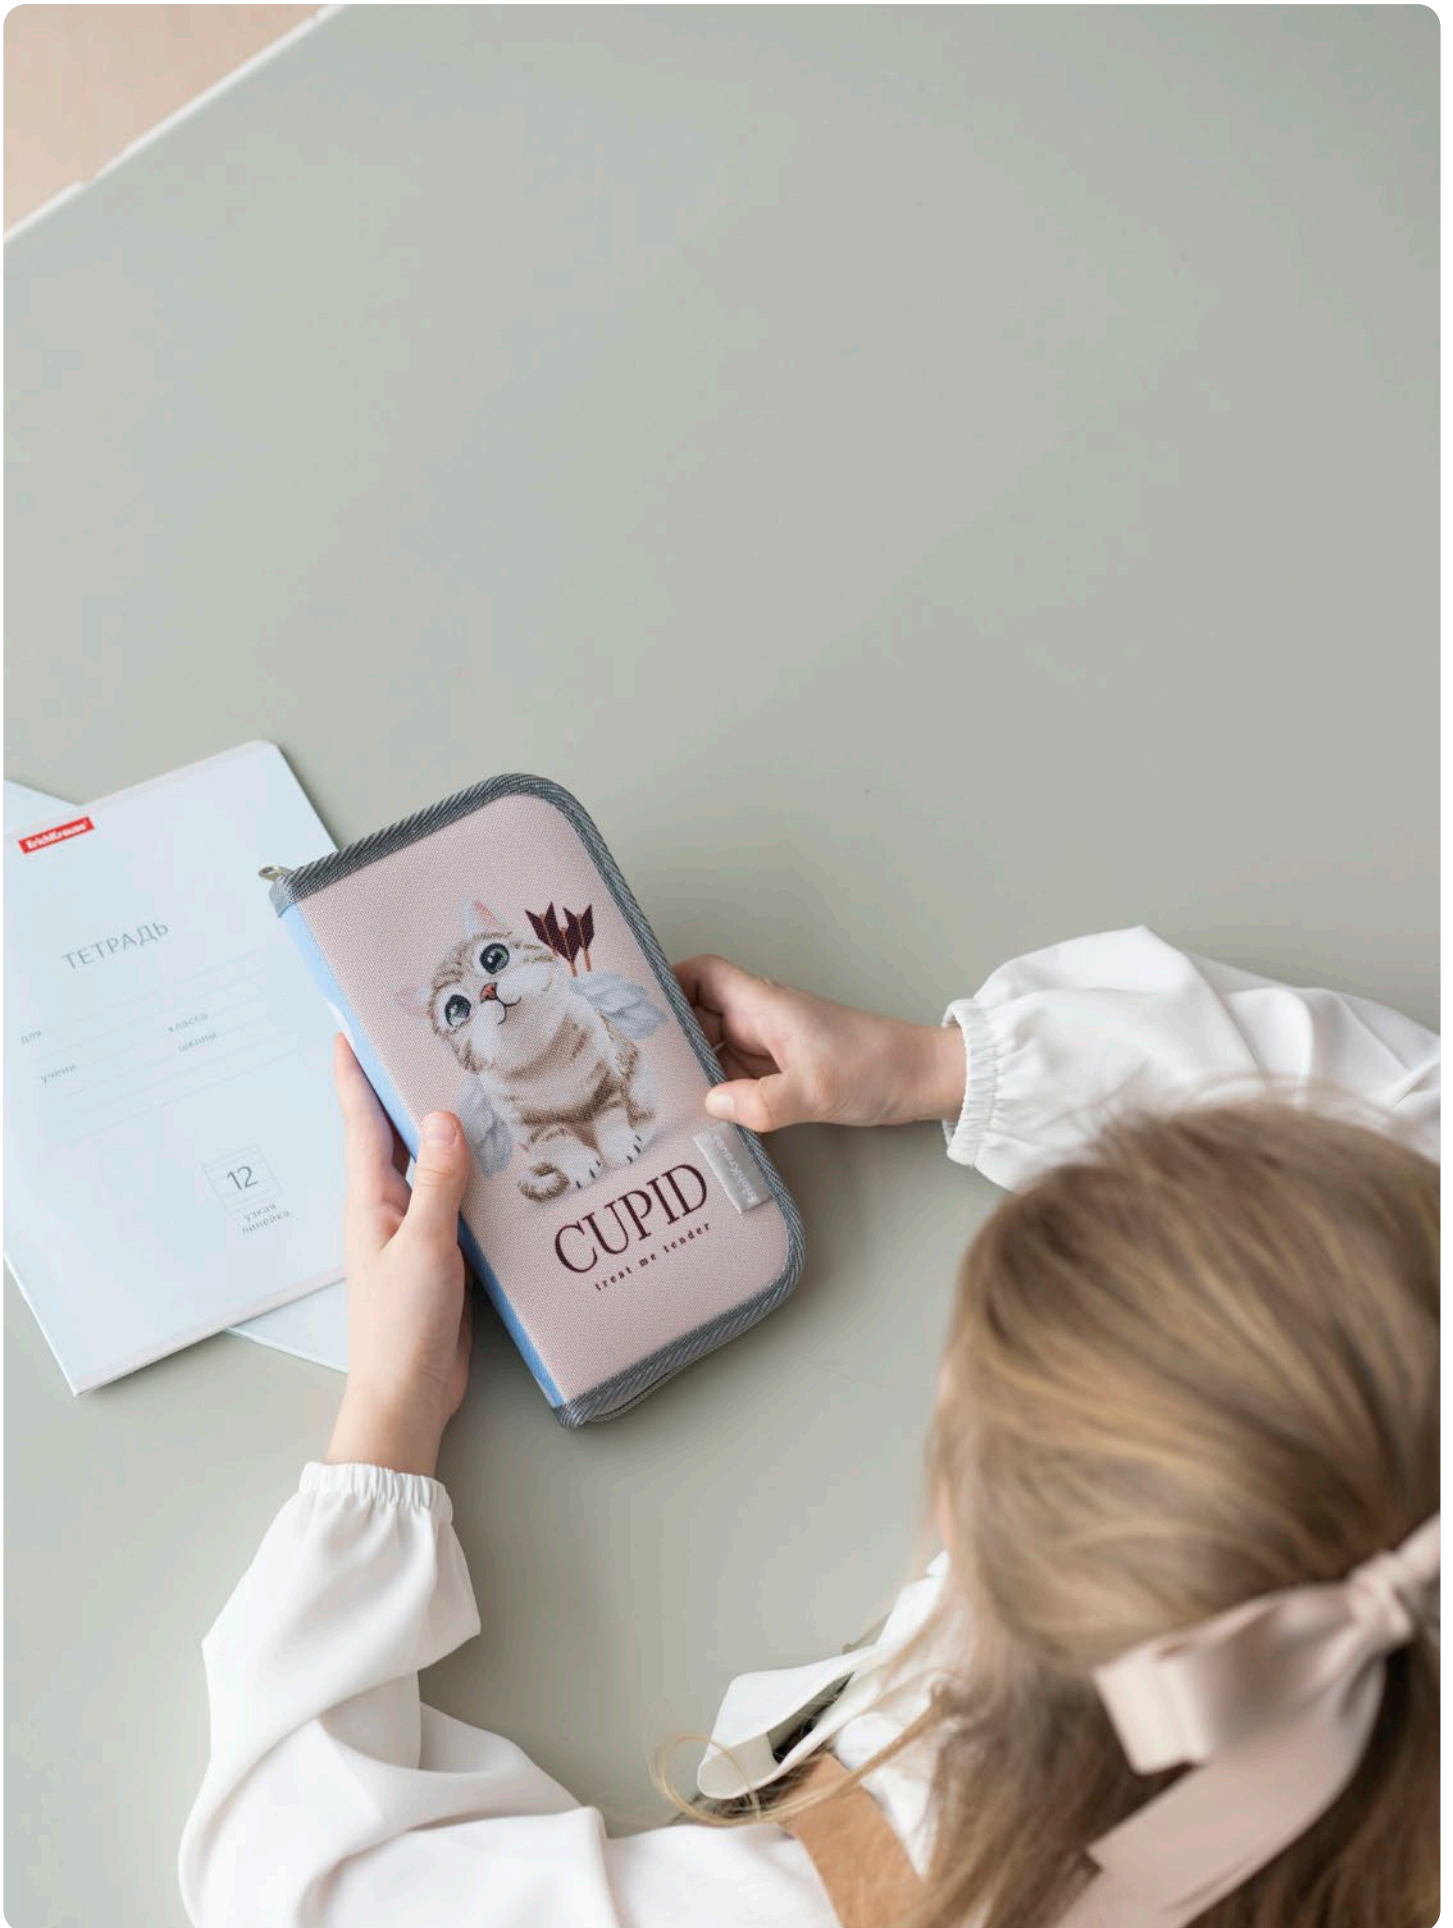

## Pencil case-books ErichKrause 135x205x30mm

Widened secure zipper with a smooth run

An example of how you can fill a pencil case with stationery:

- ballpoint pen, blue ink: 2 pcs.
- black graphite pencil HB: 1 pc.
- markers: 6 colors
- colored pencils: 6 colors
- eraser: 1 pc.
- sharpener: 1 pc.
- 15 cm plastic ruler: 1 pc.