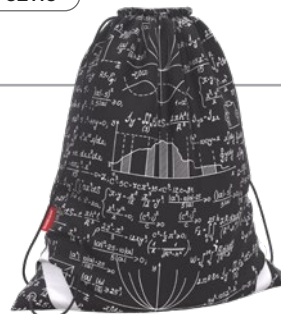

48968

collection  
**ALGEBRA**

Backpack ErichKrause EasyLine® 17L  
Algebra

51765

Stringbag ErichKrause 365x440mm  
Algebra

52116

Textile zip folder ErichKrause with  
handles Algebra, A4+

52669