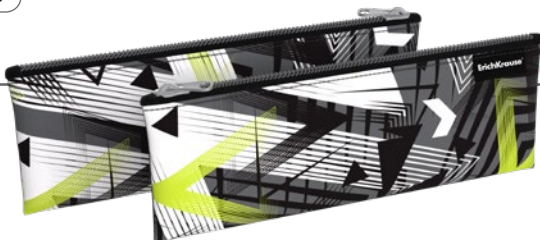

Pencil case envelope ErichKrause
220x90mm Skateboard Zone

60203