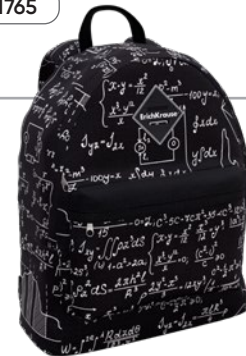

collection
ALGEBRA

Backpack ErichKrause EasyLine® 17L
Algebra

51765