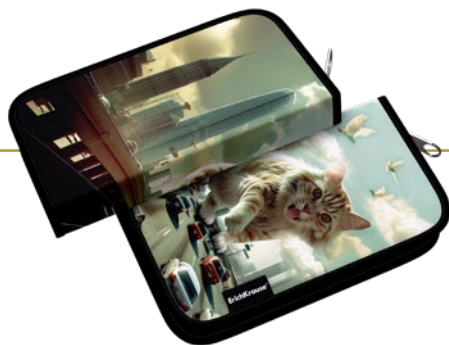

Pencil case-book without filling ErichKrause 110x205x25mm Big City Cats

62890