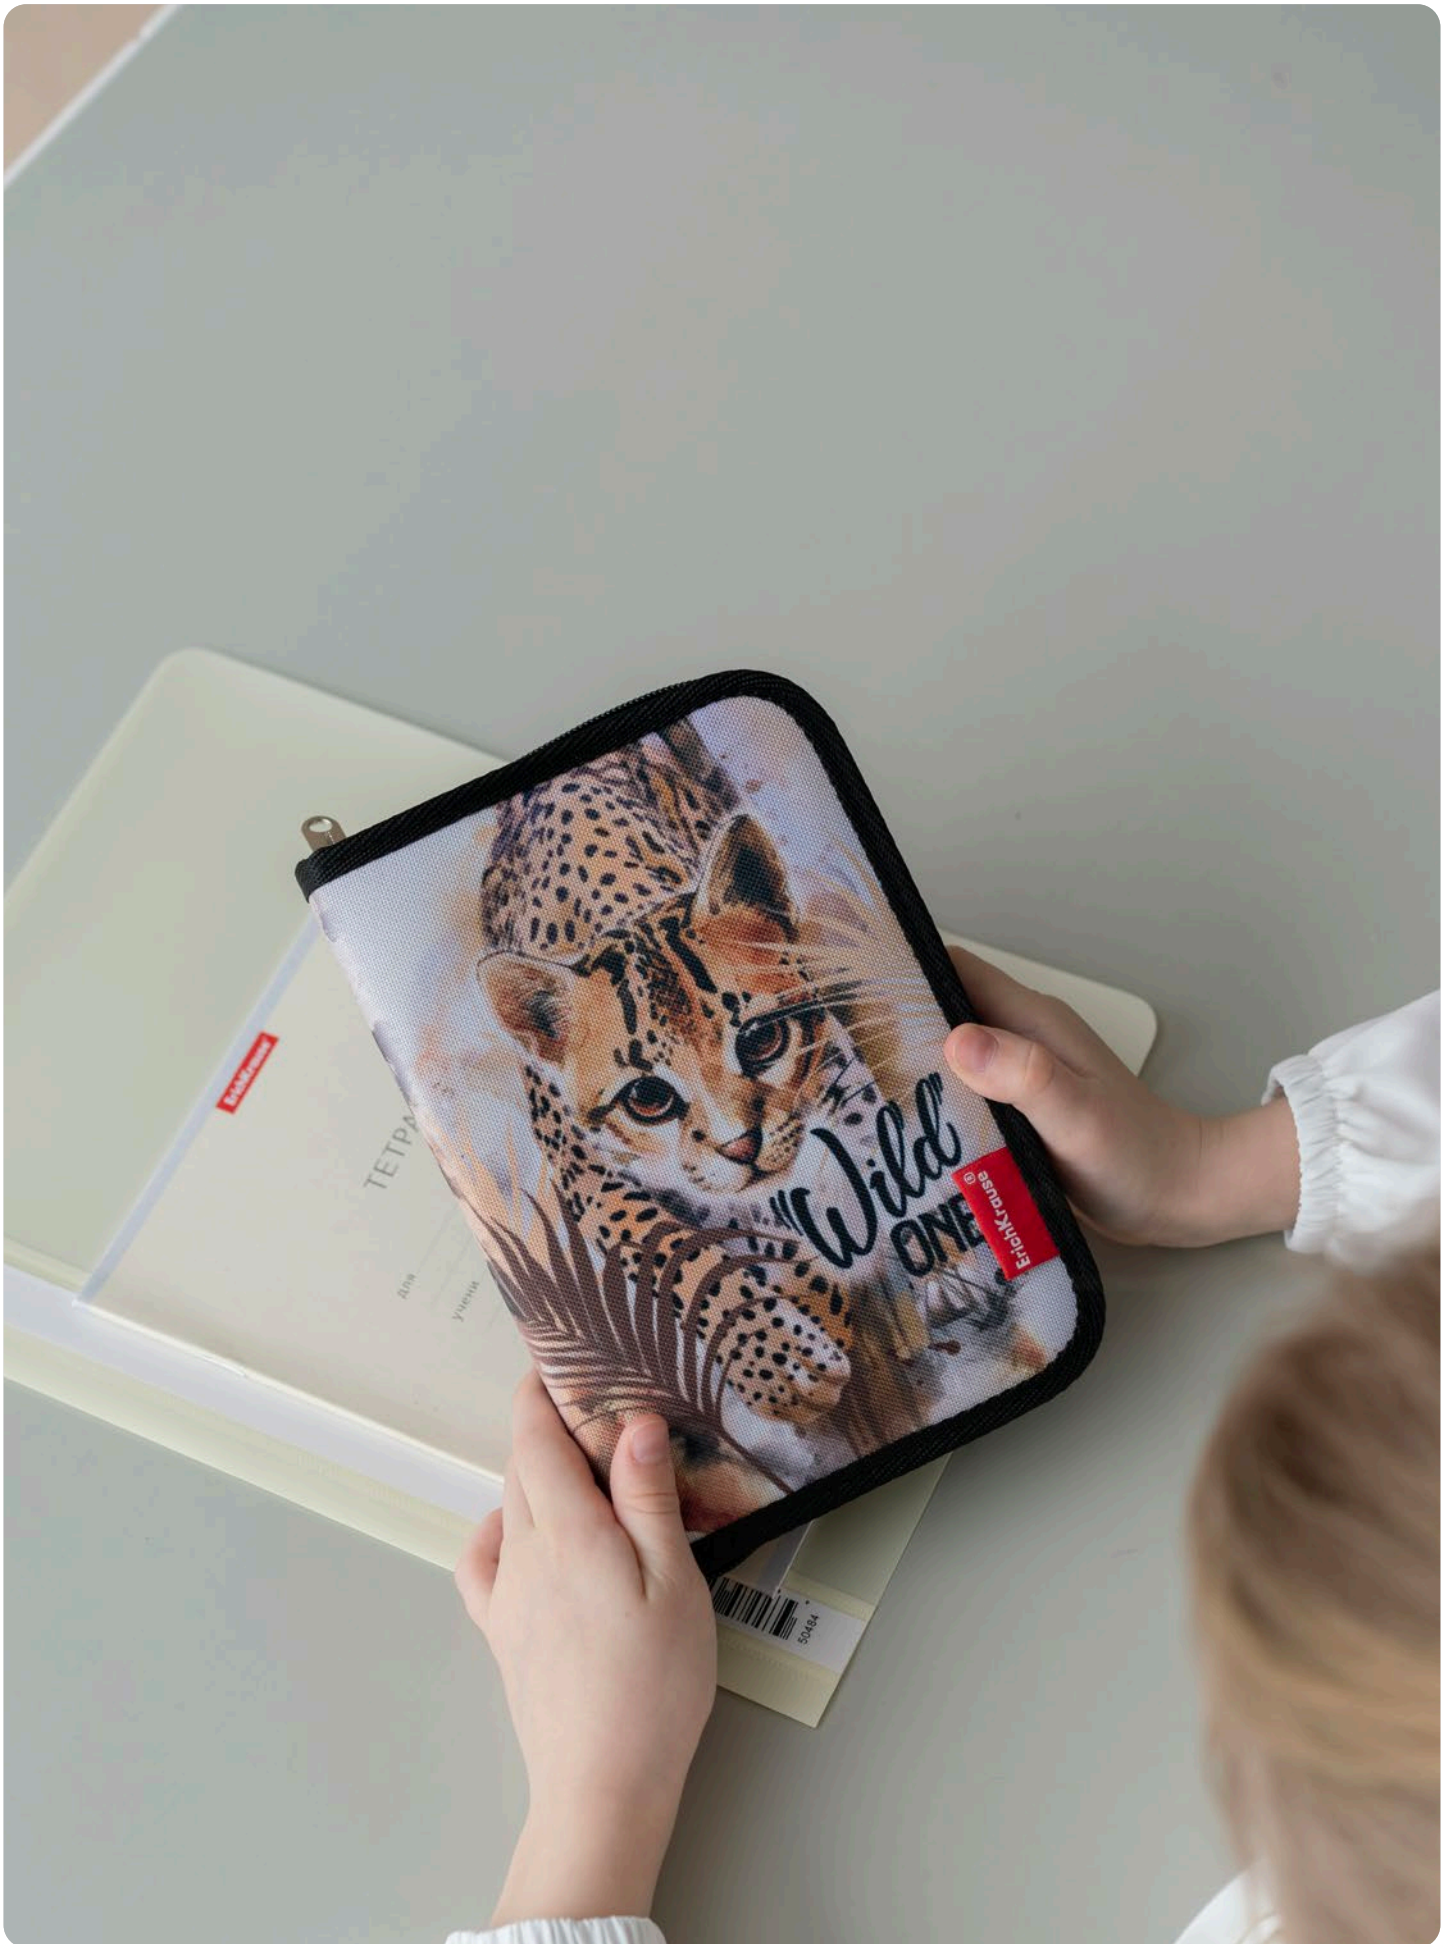

52552 SEA CAMO

52554 DINOSAUR PARK

62904 BIG CITY CATS

NEW

1 12

Textile zip folders ErichKrause with handles, A4+

Handles attachments are reinforced with extra seams

Handles are made of durable webbing strap