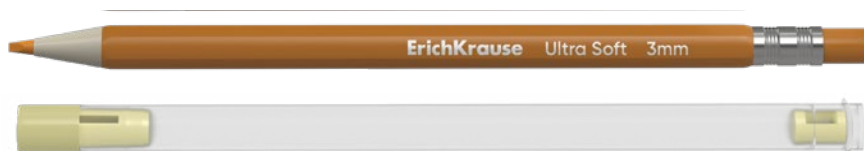

Mechanical color pencils
ErichKrause Safari with
sharpeners

SCHOOL

PREMIUM

EKT

LTR