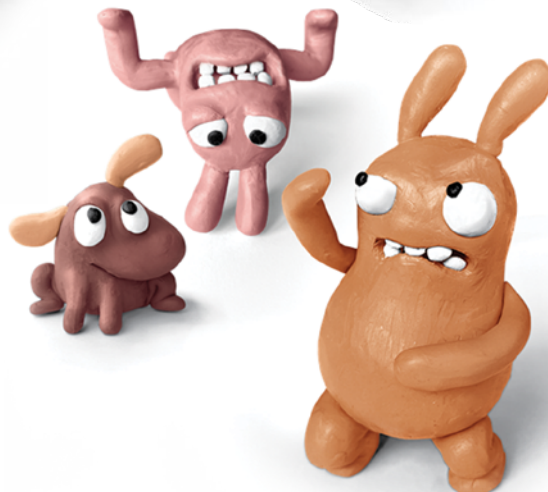

SCHOOL

STANDARD

- Modelling clay (block 18 and 15 g)

- Modelling clay is kneaded well, elastic.
- Block weight (18 and 15 g)