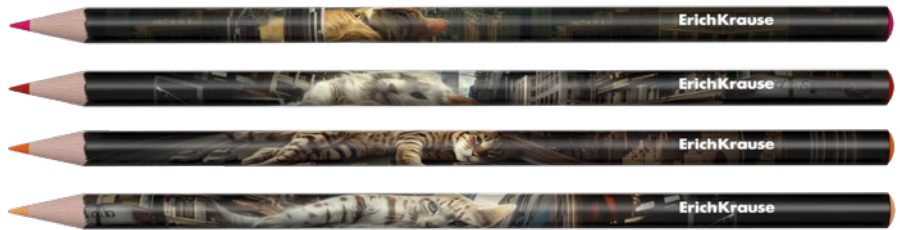

COLOR PENCILS

Color pencils
ErichKrause
Big City Cats

SCHOOL

STANDARD

EKT

LTR

NEW

Round

3
mm

Bright colors

Super Soft

Break-resistant lead

12 colors

62934

12

144

Color pencils
ErichKrause Pointes

SCHOOL

STANDARD

EKT

LTR

Round

3
mm

Super Soft

Bright colors

Break-resistant lead