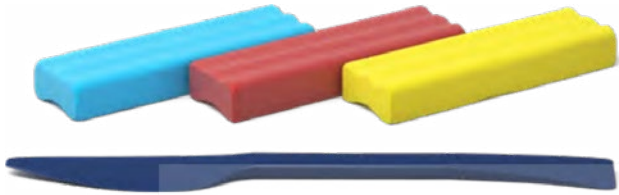

SOFT MODELLING CLAY

Wax soft modelling clay
ErichKrause with modelling tool

BABY

EKT

10 colors
130g

61327

S

	-
	60