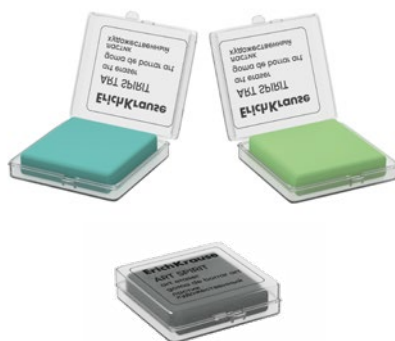

Kneaded eraser in a plastic box ErichKrause Art Spirit

TEENS
PREMIUM
EKT LTR

PVC Free

56082 assorted
18
648
43x43x9 MM