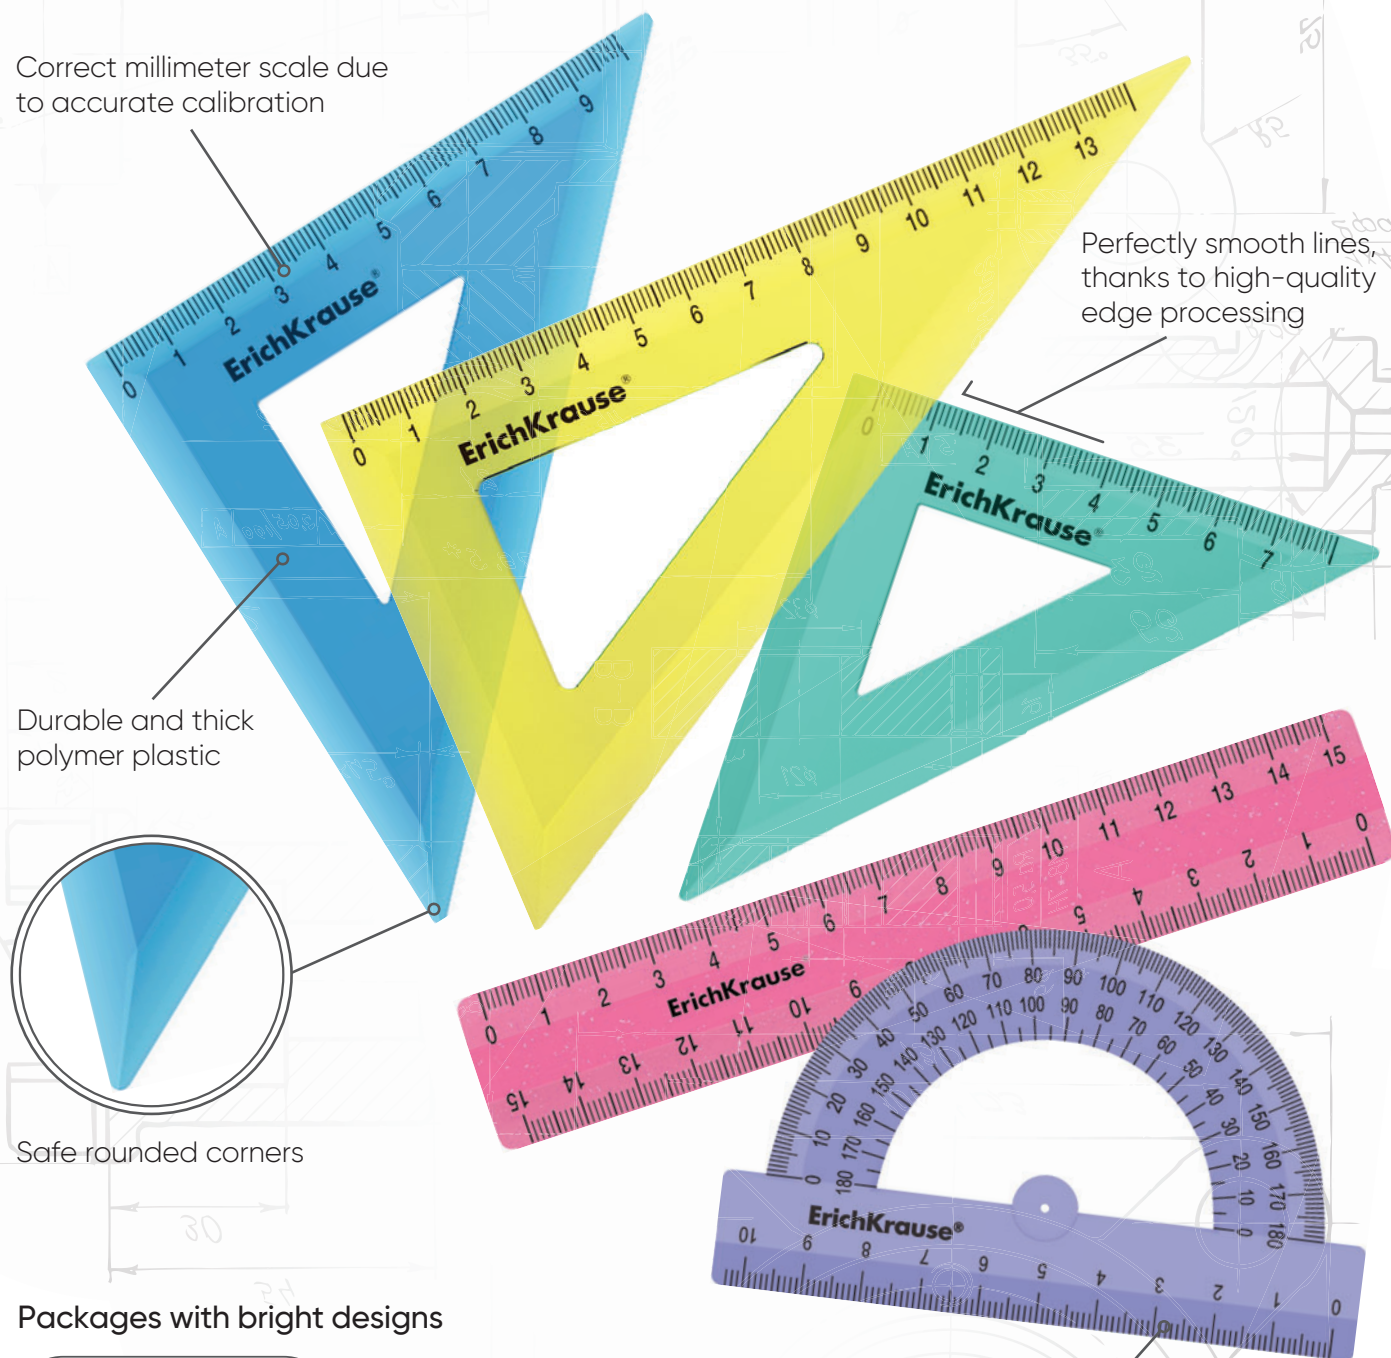

AVAILABLE DEGREES AND LENGTHS:

- 180° – 10 cm
- 360° – 12 cm

Correct millimeter scale due to accurate calibration

The scale and numbers are erasure resistant and easy to read

Perfectly smooth lines, thanks to high-quality edge processing

GEOMETRY SETS

AVAILABLE CONFIGURATIONS:

- Mono sets with accessories from the same category
- Sets of different accessories: large, medium and small

Correct millimeter scale due to accurate calibration

Perfectly smooth lines, thanks to high-quality edge processing

Durable and thick polymer plastic

Safe rounded corners

Packages with bright designs

zip pocket

The scale and numbers are erasure resistant and easy to read

Set of 2 plastic rulers
ErichKrause
CLASSIC, opaque