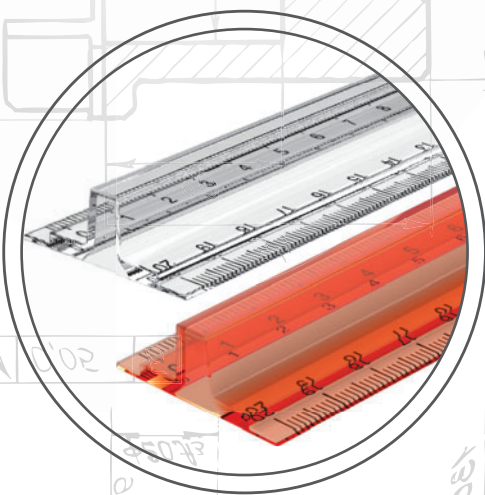

RULERS WITH DESIGNS –
more than 50 options for children and
adults

MORE THAN 35 COLORS
–from bright to calm

RULERS WITH
MULTIPLICATION TABLE
AND ENGLISH ALPHABET

RULERS
WITH A HOLDER

RULERS 15 CM

Plastic wave-edge ruler
ErichKrause
CLEAR, transparent