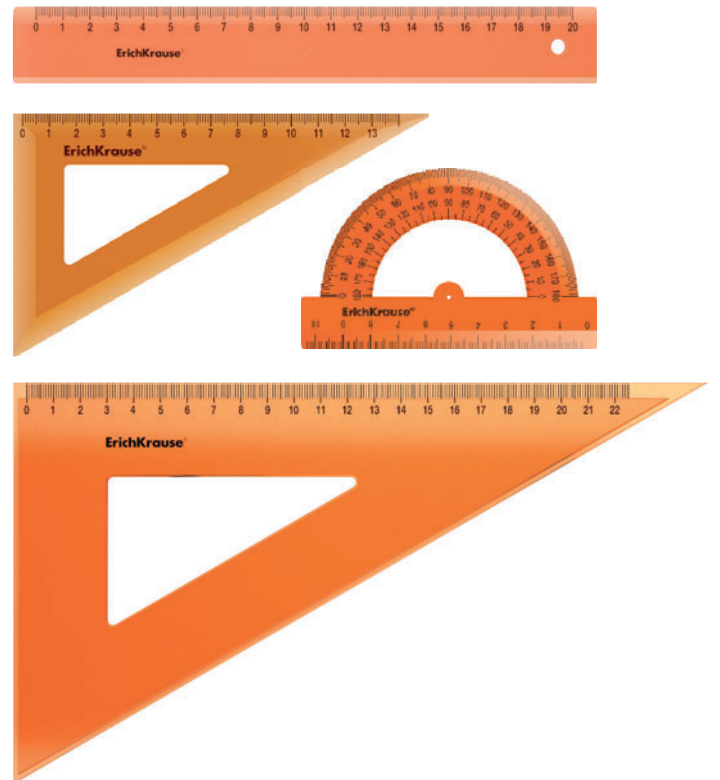

49571	polybag
	20
	120