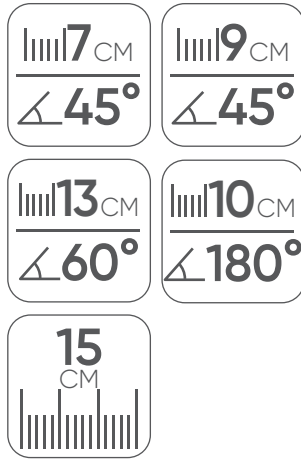

AVAILABLE DEGREES AND LENGTHS:

- 180° – 10 cm
- 360° – 12 cm

Correct millimeter scale due to accurate calibration

The scale and numbers are erasure resistant and easy to read

Perfectly smooth lines, thanks to high-quality edge processing

Plastic small geometry set
ErichKrause
NEON, transparent

STANDARD

LTR

EKT

49563	zip pocket
	20
	80

Plastic medium geometry set
ErichKrause
NEON, transparent

STANDARD

LTR