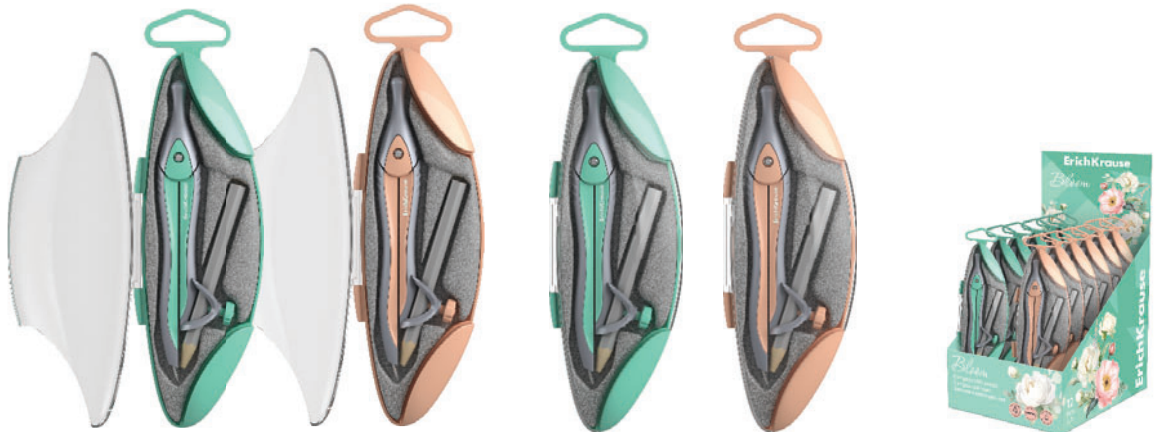

61375
assorted

	12
	144

Set of drawing instruments ErichKrause CLASSIC, 7 items

STANDARD