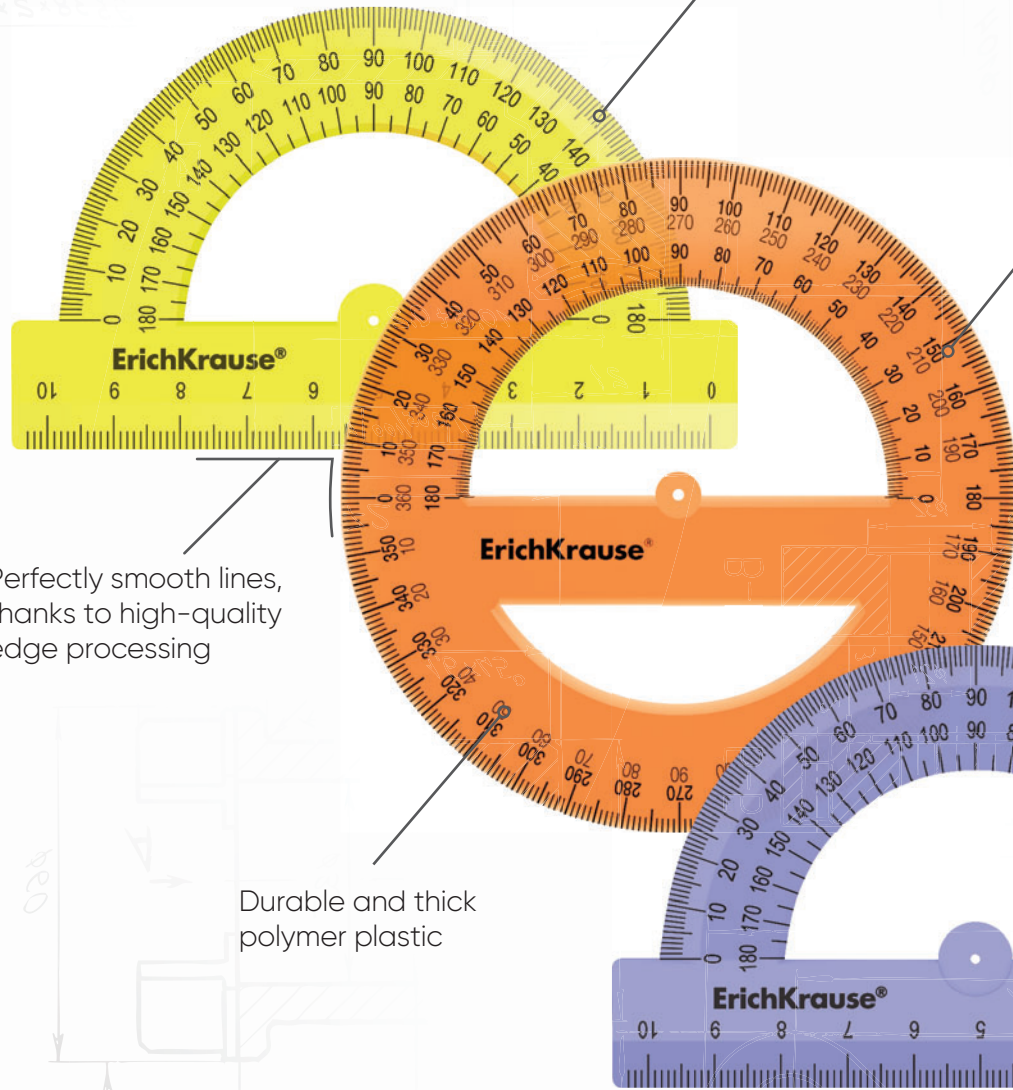

AVAILABLE DEGREES AND LENGTHS:

- 180° – 10 cm
- 360° – 12 cm

Correct millimeter scale due to accurate calibration

The scale and numbers are erasure resistant and easy to read

Perfectly smooth lines, thanks to high-quality edge processing