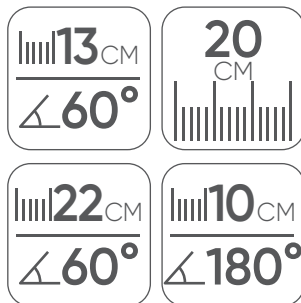

Plastic medium geometry set
ErichKrause
NEON, transparent

STANDARD

LTR

EKT