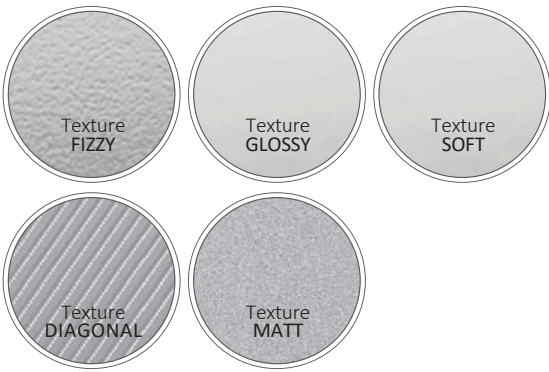

180 mcm

Texture
SOFT

60920 ^S
assorted

12

240

ZIP POCKETS

Organize documents, household trifles, and other things using various colors

Zip-pockets A4 hold up to **100 sheets**