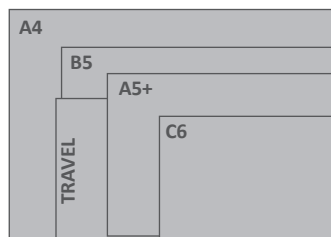

Zip pocket ErichKrause
FIZZY CLEAR
with colored zipper,
transparent

BASIC

EKT

120 mcm

Texture
FIZZY

Available formats

| A4 | A5+ | B5 | C6 | TRAVEL |
|-------------------|-------------------|-------------------|-------------------|-------------------|
| 50326 assorted | 61166 assorted | 50327 assorted | 50329 assorted | 50328 assorted |
| 📄 12 📦 216 | 📄 12 📦 180 | 📄 12 📦 180 | 📄 12 📦 228 | 📄 12 📦 192 |