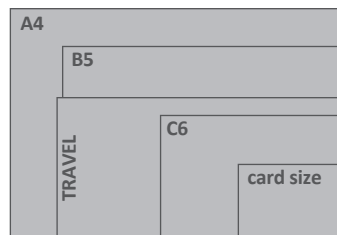

Zip pocket ErichKrause
DIAGONAL PASTEL,
opaque

STANDARD

EKT

180 mcm

Available formats

| A4 | B5 | C6 | TRAVEL | CARD SIZE |
|-------------------|-------------------|-------------------|-------------------|-------------------|
| 50338 assorted | 50339 assorted | 50340 assorted | 50341 assorted | 54975 assorted |
| 12 | 12 | 12 | 12 | 12 |
| 180 | 144 | 204 | 168 | 468 |